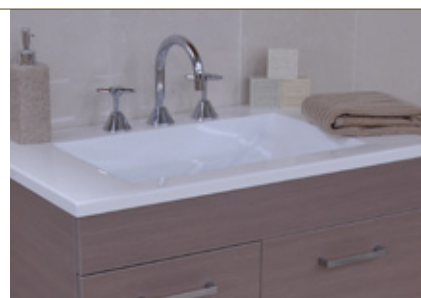

Classic

The rounded lines of this top are perfectly described by the name - 'Classic'. This traditional design will always be a popular choice.

Available on:

- Bargo
- Eden

Classic Semi Recessed

When you need more compact vanity the Semi Recessed top gives you maximum bowl size along with a space saving shallow depth.

Available on:

- Bargo
- Eden

Regal

The Regal, with its clean square lines and deep bowl, is easy to fall in love with. For a timeless elegance, this is the top for you.

Available on:

- Carlo
- Bargo
- Eden

Regal Semi Recessed

The Regal Semi Recessed is by far the most beautiful semi recessed top available. With sizes ranging from 600mm through to 1800 double bowl there will certainly be one to complement your bathroom.