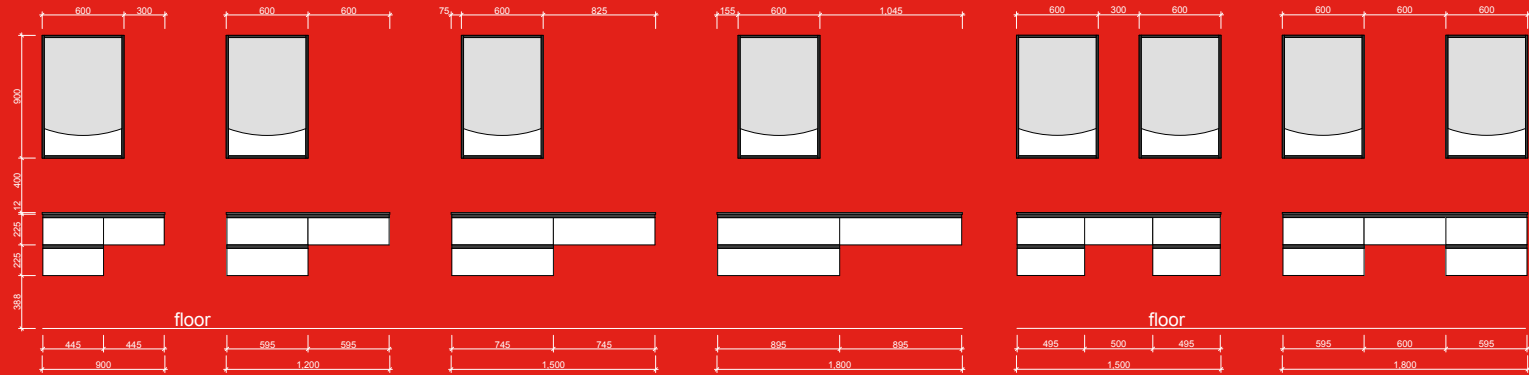

zest

Bliss

Timberline
bathroom products

PO Box 5004, 22 Myrtle Drive, Armidale NSW 2350
f: (02) 6773 8555 sales@timberlinebp.com.au
t: 1800 642 162 www.timberlinebp.com.au

November 2011