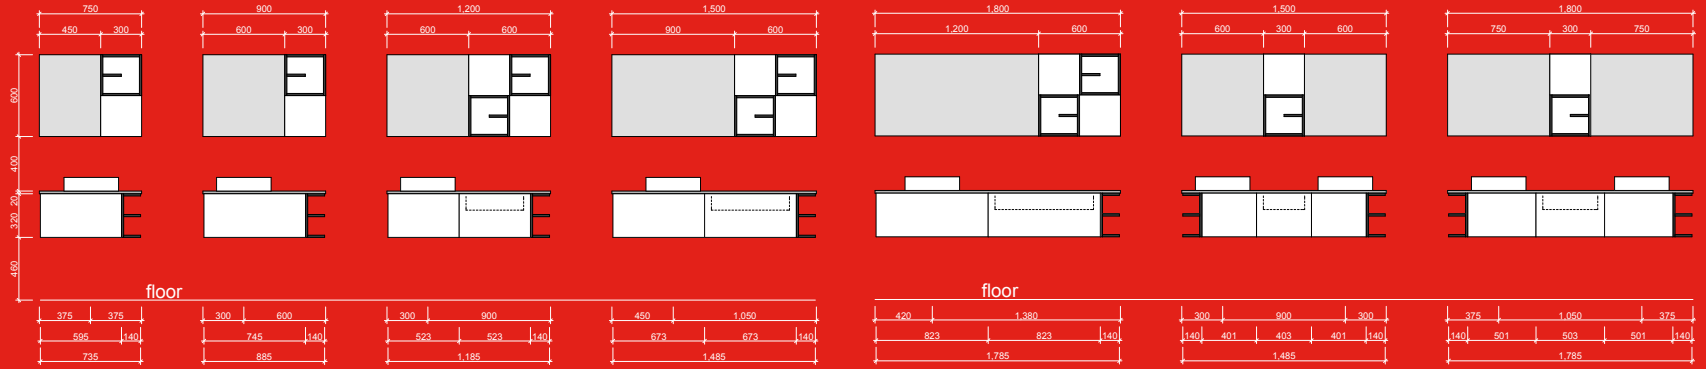

zest

Bliss

Timberline
bathroom products

PO Box 5004, 22 Myrtle Drive, Armidale NSW 2350
f: (02) 6773 8555 sales@timberlinebp.com.au
t: 1800 642 162 www.timberlinebp.com.au

November 2011