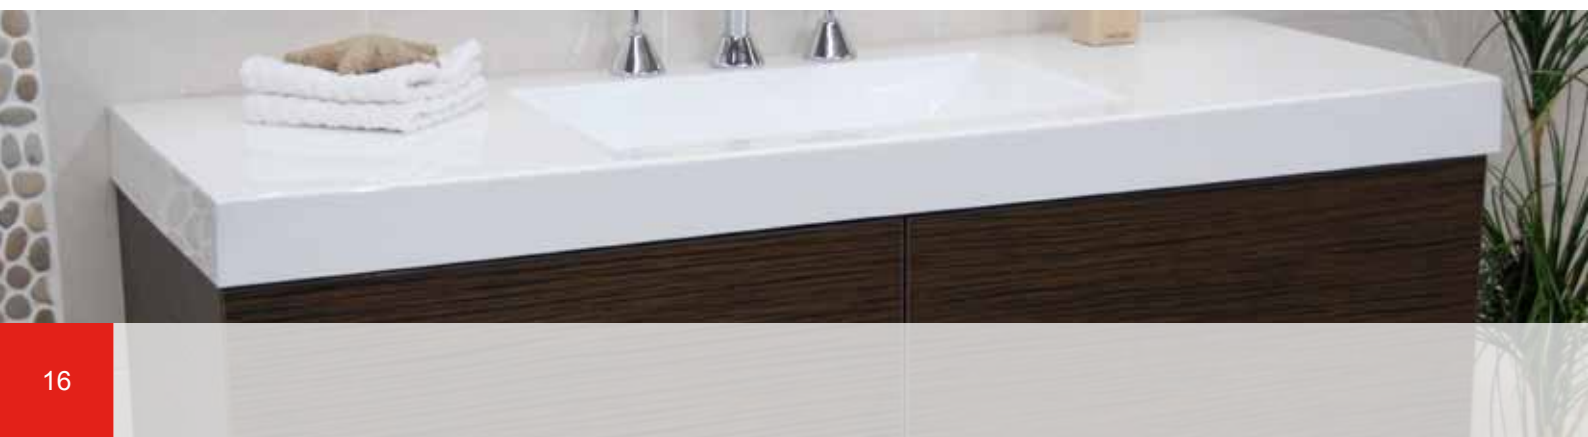

Gloss Woodgrain Colours

Cocoa Spruce Sheen

Rocco Lini Sheen

Shannon Oak Sheen

Ash Zebrano Sheen

Handles

Elegant Chrome Bow 237mm

Chrome D 135mm